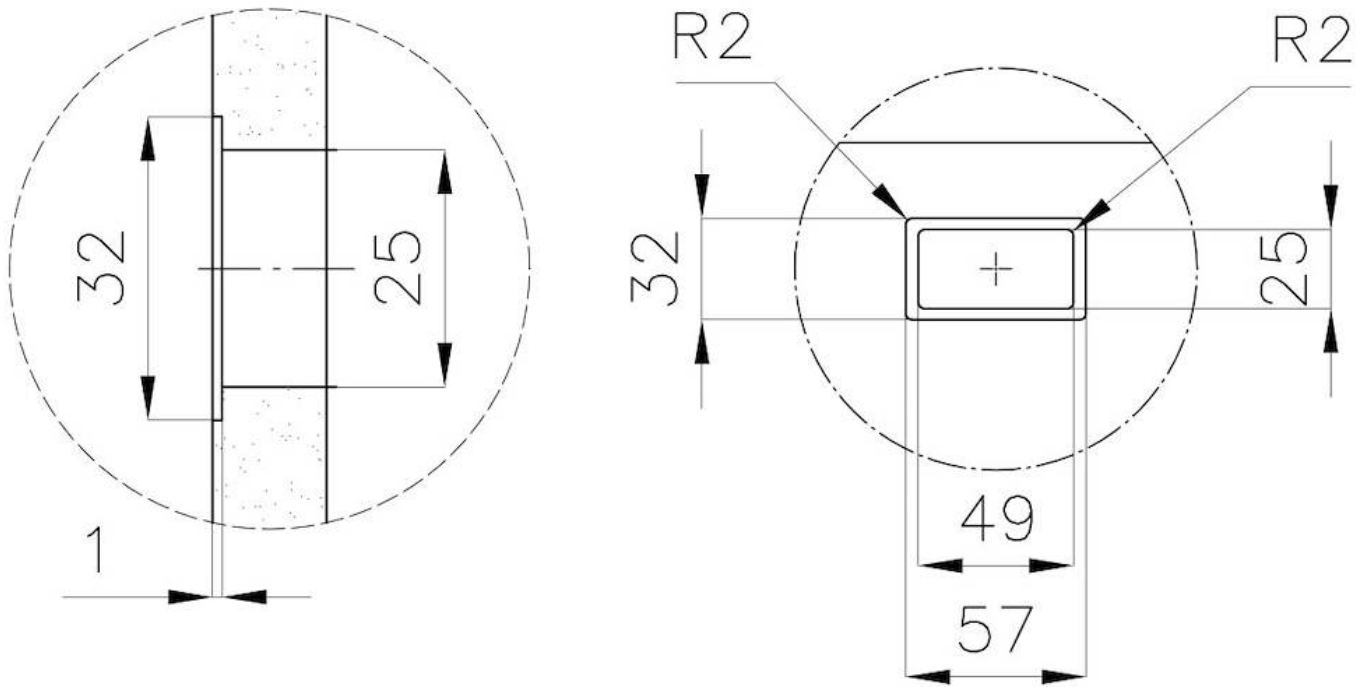

DETTAGLIO PER TROPPO PIENO / OVERFLOW DETAILS