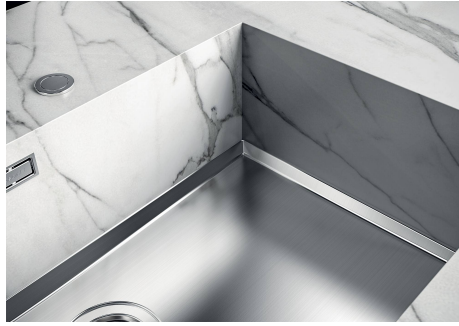

GALLERY

OPTIONAL ACCESSORIES

Stainless steel plate rack
8100 201